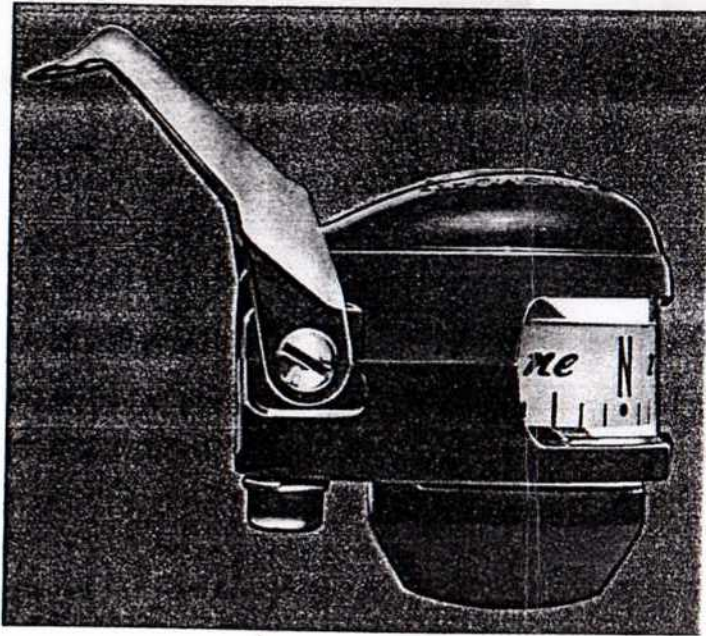

illuminated auto compass

The Lincoln-Mercury compass offers an accurate directional guide that's tailored to the needs of the vacationer, the business traveler, and the back-roads "week-end explorer." Made to our specifications by one of the country's top compass manufacturers, this functional accessory is built to give constant, true bearings and long, dependable service. It's handsomely finished in a neutral color, and dial illumination is controlled by the head lamp switch. And, you'll find that this compass can be a source of amusement and adventure for children on family trips.

- Accurate directional guide
- Illuminated for nighttime reading
- Easily visible to all passengers

January 1, 1955