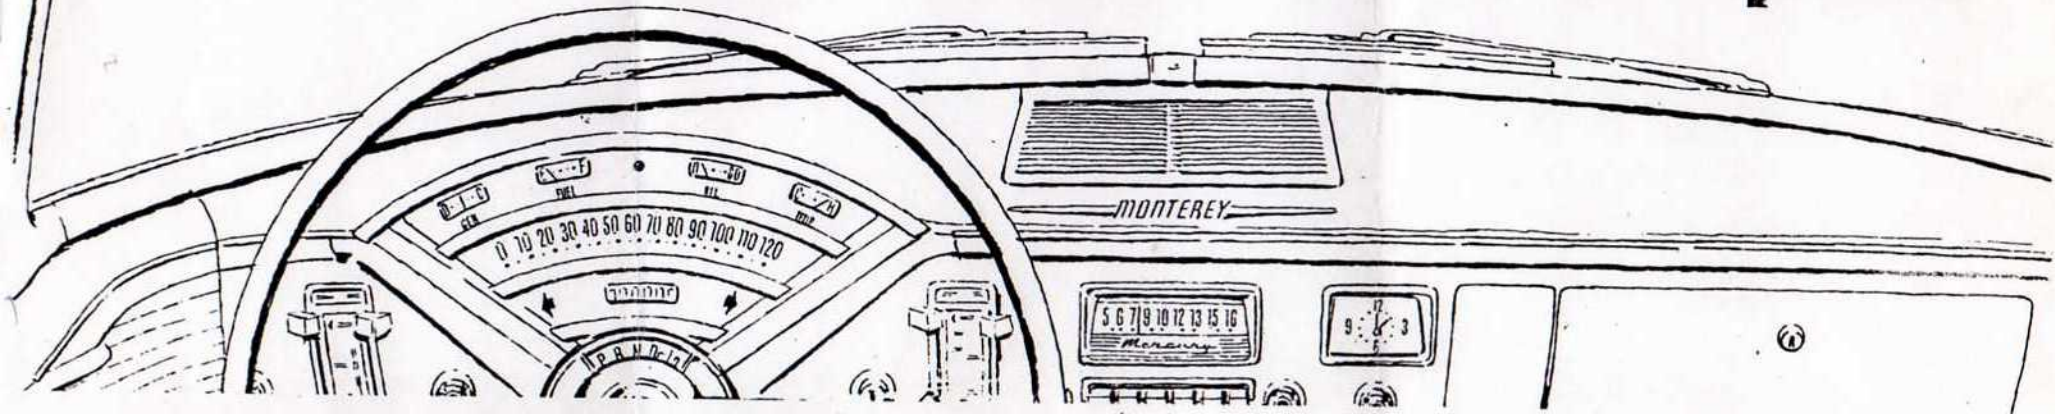

illuminated auto compass

The Lincoln-Mercury compass offers an accurate directional guide that's tailored to the needs of the vacationer, the business traveler, and the back-roads "week-end explorer." Made to our specifications by one of the country's top compass manufacturers, this functional accessory is built to give constant, true bearings and long, dependable service. It's handsomely finished in a neutral color, and dial illumination is controlled by the head lamp switch. And, you'll find that this compass can be a source of amusement and adventure for children on family trips.

- Accurate directional guide
- Illuminated for nighttime reading
- Easily visible to all passengers

January 1, 1955