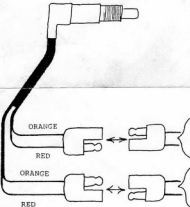

PILLAR SWITCH

1961-1965 Lincoln Convertible
Rear Door Automatic Windows

NEW SWITCH

WIRE COLORS ON
CAR WIRING HARNESS

1961

red
red/violet

1962-3

yellow
yellow/violet

1964-5

yellow
yellow/violet

orange
red/white

orange
yellow/white

orange
red/white

The Lincoln/Mercury Old Parts Store